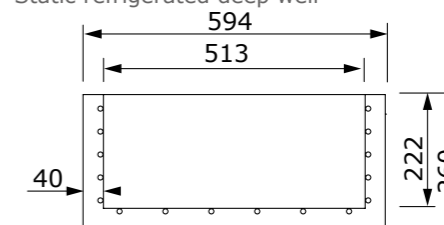

BANCO GOURMET/COCKTAIL

GOURMET/COCKTAIL COUNTER

Sezioni e piante

CROSS-SECTIONS AND FLOOR PLANS

Vasca alta neutra
Neutral deep well

Vasca alta freddo statico
Static refrigerated deep well

Vasca bassa freddo statico
Static refrigerated shallow well