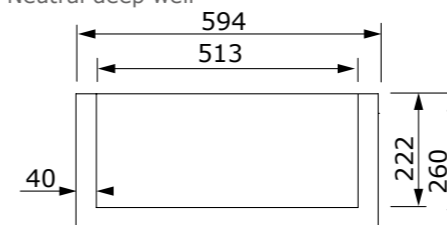

BANCO GOURMET/COCKTAIL

GOURMET/COCKTAIL COUNTER

Sezioni e piante

CROSS-SECTIONS AND FLOOR PLANS

Vasca alta neutra
Neutral deep well

Vasca alta freddo statico
Static refrigerated deep well

Vasca bassa freddo statico
Static refrigerated shallow well