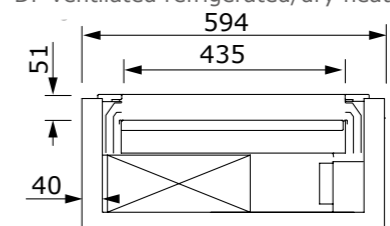

Vasca DF freddo ventilata/calda a secco
DF ventilated refrigerated/dry heated well