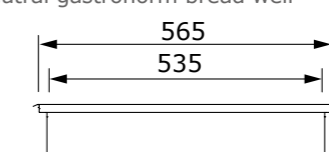

Vasca gastronorm neutra pane
Neutral gastronorm bread well