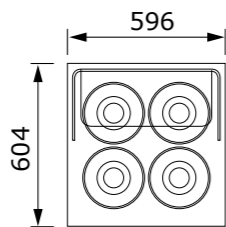

4+4 gusti
4+4 flavours