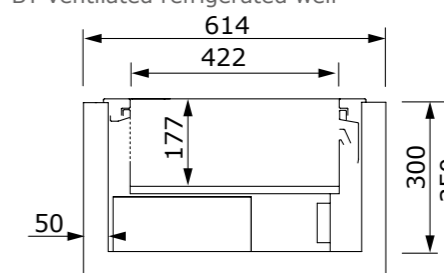

Piano caldo a secco vetro
Stainless steel dry heated top

Bagnomaria
Bain-marie unit

Vasca gastronorm neutra pane
Neutral gastronorm bread well

Vasca statica BT
Static BT well

Vasca freddo ventilato BT
BT ventilated refrigerated well