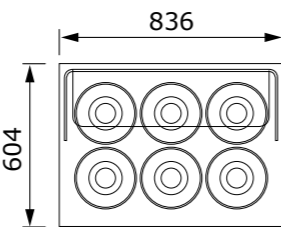

6+6 gusti
6+6 flavours