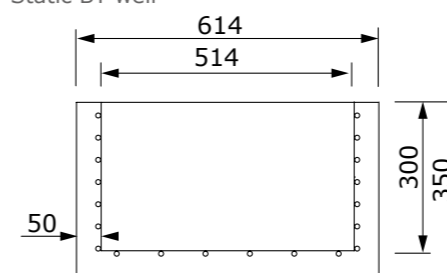

Piano caldo a secco vetro
Stainless steel dry heated top

Bagnomaria
Bain-marie unit

Vasca gastronorm neutra pane
Neutral gastronorm bread well

Vasca statica BT
Static BT well

Vasca freddo ventilato BT
BT ventilated refrigerated well