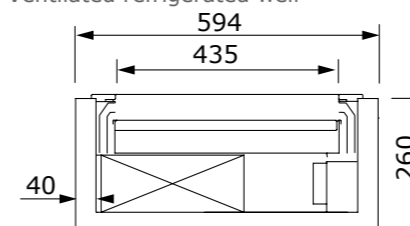

Vasca freddo ventilato
Ventilated refrigerated well